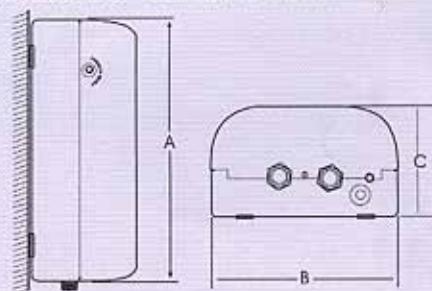

Type	Regular, Shower, Kitchen			
Model	P 3 0	P 3 5	P 4 5	
Power	3.0 KW	3.5 KW	4.5 KW	
Hot water output for temperature increase from 25°C to 40°C	3L / min	3.5L / min	4.5L / min	
Pressure Release Valve	Set to operate at 42N/cm² (4.2 Kg/cm²)			
Thermal Cutout	Set to operate at 90° C			
Guarantee	5 Years on inner tank and 1 year on other parts			
Dimension (in mm)	A	305	305	305
	B	200	200	200
	C	120	120	120

* The company reserves the right to alter any specifications for product improvement without prior notification.

* Bathing Temperature : 38°C - 40°C * Min. Water flow for shower : 4 to 5 L / min