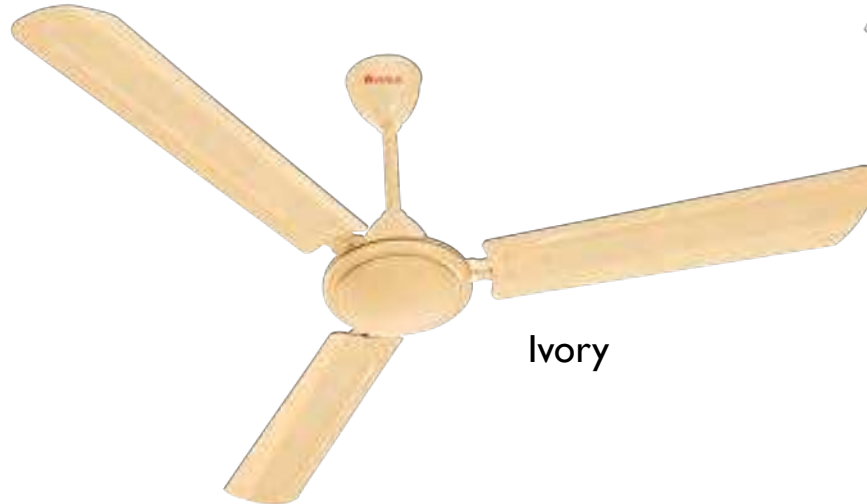

# Matrix Pro

The Matrix Pro collection, with wider blades for high air circulation and 100% Aluminium body and blades offers maximum comfort at minimum prices

Model No	Sweep (mm)	Air Delivery (CMM)	Speed (RPM)	Power (Watts)
MP1200	1200mm	210	400	50

Brown

White

Ivory

Wider Blade  
High Air Circulation

Hi Speed

100% Aluminium  
Body and Blade

Electrolytic Grade  
Copper Winding

Motor Reliable &  
Durable