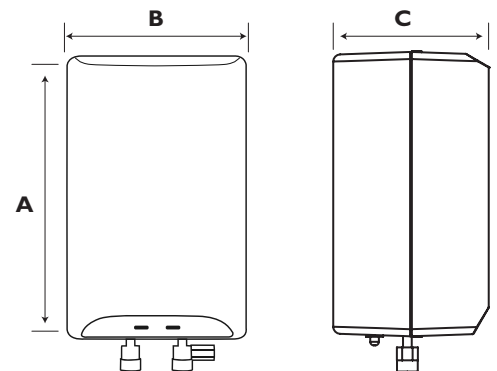

Pressure Release Valve : Prevents build up of excessive pressure inside tank.

Guarantee on Inner Tank

	5 Years	Inner Tank
	2 Years	Heating Element
	2 Years	Product

Product Specifications

Model	Capacity in Ltrs	Wattage	Temp rise at 3L/Min	Dimensions in mm		
				A	B	C
J45	1	4500	21 °C	280	189	158
3J30	3	3000	17 °C	320	207	176
3J45	3	4500	24 °C	320	207	176

Rated Pressure : 6 bars (6 kg/cm²; max, 60 m water head)

*Specifications subject to change without prior notice
 *The white colour is available in select cities.

VENUS HOME APPLIANCES (P) LTD.

Email: customercare@venushomeappliances.com **CENTRAL MARKETING OFFICE:** 4/993, Kamaraj Street, Rajiv Gandhi Salai (OMR), Kottivakkam, Perungudi Post, Chennai - 600 096. **Ph:** 4340 1515 | **Customer Care:** 08144666999 | **Whatsapp:** 09884064999