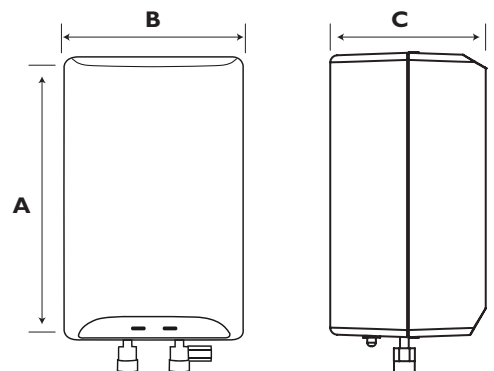

Guarantee on Inner Tank

	5 Years	Inner Tank
	2 Years	Heating Element
	2 Years	Product

Product Specifications

Model	Capacity in Ltrs	Wattage	Temp rise at 3L/Min	Dimensions in mm		
				A	B	C
J30	1	3000	15 °C	280	189	158
J45	1	4500	21 °C	280	189	158
3J30	3	3000	17 °C	320	207	176
3J45	3	4500	24 °C	320	207	176

Rated Pressure : 6 bars (6 kg/cm²; max, 60 m water head)

*Specifications subject to change without prior notice
 *The white colour is available in select cities.

VENUS HOME APPLIANCES (P) LTD.

CENTRAL MARKETING OFFICE: 4/993, Kamaraj Street, Rajiv Gandhi Salai (OMR), Kottivakkam, Perungudi Post, Chennai - 600 096. Ph: 4340 1515
Customer Care: 08144666999 | **Whatsapp:** 09884064999 | **Email:** customercare@venushomeappliances.com | **Website:** www.venushomeappliances.com