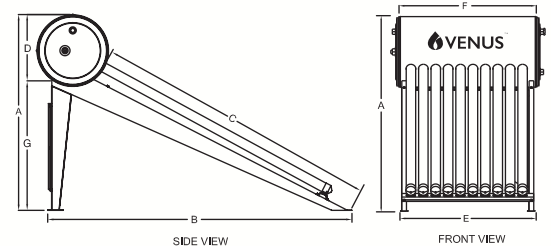

FEATURES

Fusion Blue line coating technology	5cm Thick PUF insulation for minimum heat loss
Long life corrosion proof Pre coated outer cladding	Backup electric heating element for cold rainy days (optional)
Powder coated GI stand - sturdy and rust resistant	Exclusive Venus Vacuum Tube Technology with triple layer coating for maximum absorption of solar radiation
5 Years Guarantee* on Inner Tank	1 Year Guarantee on Product

Product Specifications**

Description	MY100M	MY150M	MY200M				
Capacity	100 Liters per day	150 Liters per day	200 Liters per day				
No. of Vacuum Tubes	10 Nos	15 Nos	20 Nos				
Safety Devices (optional)	Thermostat	Thermostat	Thermostat				
Pipe Connection	3/4"	3/4"	3/4"				
Backup Electric Heating (optional)	2 kw heating element	2 kw heating element	2 kw heating element				
PUF Insulation Thickness	5cm	5cm	5cm				
Stand Angle	27°	27°	27°				
Daily Usage	upto 4 persons	upto 6 persons	upto 8 persons				
Maximum No. of Outlets	2	3	4				
Guarantee on Inner Tank	5 Years	5 Years	5 Years				
Guarantee on Product	1 Year	1 Year	1 Year				
Dimension (in mm)							
Model	A	B	C	D	E	F	G
MY100M	1270	2040	1900	460	840	960	810
MY150M	1270	2040	1900	460	1240	1370	810
MY200M	1270	2040	1900	460	1640	1770	810

Fusion Blue line coating

MY100S304, MY150S304 & MY200S304 models are SS304 grade inner tank, available in limited regions.

MY100SS, MY150SS & MY200SS models are full stainless steel mirror finish, available in limited regions.

*Refer "Terms & Conditions" in User Manual.

**Specifications subject to change without prior notice.