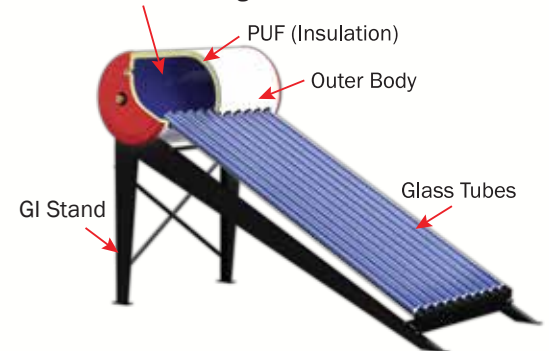

FEATURES

Fusion Blue line coating technology	5cm Thick PUF insulation for minimum heat loss
Long life corrosion proof Pre coated outer cladding	Backup electric heating element for cold rainy days (optional)
Powder coated GI stand - sturdy and rust resistant	Exclusive Venus Vacuum Tube Technology with triple layer coating for maximum absorption of solar radiation
5 Years Guarantee* on Inner Tank	1 Year Guarantee on Product

Product Specifications**

Description	MY100M	MY150M	MY200M				
Capacity	100 Liters per day	150 Liters per day	200 Liters per day				
No. of Vacuum Tubes	10 Nos	15 Nos	20 Nos				
Safety Devices (optional)	Thermostat	Thermostat	Thermostat				
Pipe Connection	3/4"	3/4"	3/4"				
Backup Electric Heating (optional)	2 kw heating element	2 kw heating element	2 kw heating element				
PUF Insulation Thickness	5cm	5cm	5cm				
Stand Angle	27°	27°	27°				
Daily Usage	upto 4 persons	upto 6 persons	upto 8 persons				
Maximum No. of Outlets	2	3	4				
Guarantee on Inner Tank	5 Years	5 Years	5 Years				
Guarantee on Product	1 Year	1 Year	1 Year				
Dimension (in mm)							
Model	A	B	C	D	E	F	G
MY100M	1270	2040	1900	460	840	960	810
MY150M	1270	2040	1900	460	1240	1370	810
MY200M	1270	2040	1900	460	1640	1770	810

Fusion Blue line coating

MY100S304, MY150S304 & MY200S304 models are SS304 grade inner tank, available in limited regions.

MY100SS, MY150SS & MY200SS models are full stainless steel mirror finish, available in limited regions.

*Refer "Terms & Conditions" in User Manual.

**Specifications subject to change without prior notice.