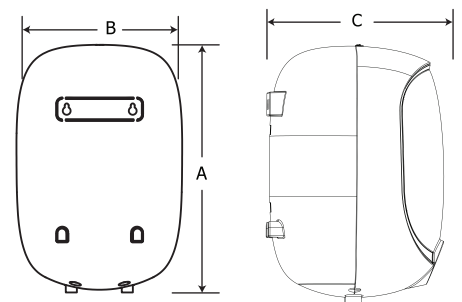

**Guarantee on Inner Tank**

**Red: Power.**

**Green: Heating.**

	5 Years	Inner Tank
	2 Years	Heating Element
	2 Years	Product

**Product Specifications**

Model	Wattage	Capacity in Litres	Temp rise at 3L/Min	Dimensions (in mm)		
				A	B	C
			<b>Vertical</b>			
3BB30	3000	3	15°C	380	220	226
3BB45	4500	3	21°C	380	220	226

Rated Pressure: 8bar (8kg/cm<sup>2</sup> : max, 80m water head)

\*Specifications subject to change without prior notice.

**VENUS HOME APPLIANCES (P) LTD.**

**CENTRAL MARKETING OFFICE:** 4/993, Kamaraj Street, Rajiv Gandhi Salai (OMR), Kottivakkam, Perungudi Post, Chennai - 600 096. Ph: 4340 1515  
**Customer Care:** 08144666999 | **Whatsapp:** 09884064999 | **Email:** customercare@venushomeappliances.com | **Website:** www.venushomeappliances.com