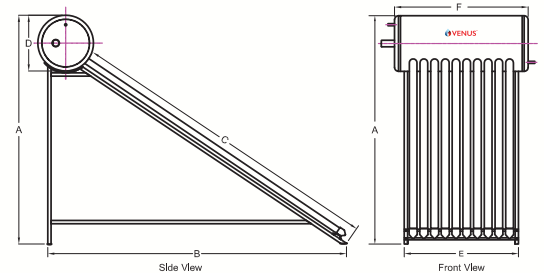

Product Specifications

Description	MY100L / MY100S304	MY150L / MY150S304	MY200L / MY200S304			
Capacity	100 Liters per day	150 Liters per day	200 Liters per day			
No. of Vacuum Tubes	10 Nos	15 Nos	20 Nos			
Safety Devices (optional)	Thermostat	Thermostat	Thermostat			
Pipe Connection	3/4"	3/4"	3/4"			
Backup Electric Heating (optional)	2 kw heating element	2 kw heating element	2 kw heating element			
PUF Insulation Thickness	5cm	5cm	5cm			
Stand Angle	35° - 38°	35° - 38°	35° - 38°			
Daily Usage	upto 4 persons	upto 6 persons	upto 8 persons			
Maximum No. of Outlets	2	3	4			
Guarantee*	5 Years	5 Years	5 Years			
Dimension (in mm)						
Model	A	B	C	D	E	F
100 Ltrs	1350	1425	1950	480	810	1000
150 Ltrs	1350	1425	1950	480	1200	1400
200 Ltrs	1350	1425	1950	480	1610	1800