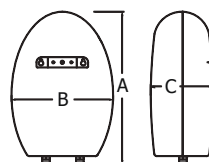

Lava Instant

GUARANTEE

Inner Tank 5 Years	Heating Element 2 Years	Product 2 Years

GUARANTEE

Inner Tank 5 Years	Heating Element 2 Years	Product 2 Years

GUARANTEE

Inner Tank 10 Years	Heating Element 2 Years	Product 2 Years

VENUS
WATER HEATERS

VENUS HOME APPLIANCES (P) LTD.

CENTRAL MARKETING OFFICE: 4/993, Kamaraj Street, Rajiv Gandhi Salai (OMR), Kottivakkam, Perungudi Post, Chennai - 600 096. Ph: 4340 1515
Customer Care: 08144666999 | **Whatsapp:** 09884064999 | **Email:** customercare@venushomeappliances.com | **Website:** www.venushomeappliances.com