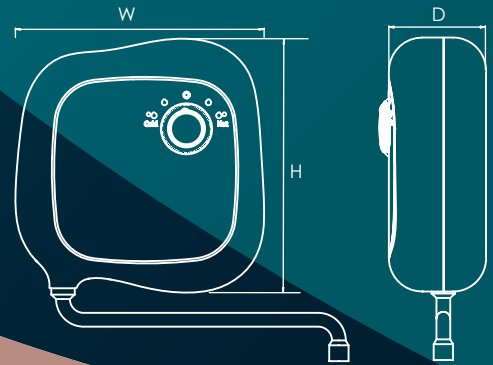

Concealed Water Inlet
Concealed installation for water inlet

CONVENIENCE

Touch Free IWH
Convenient hands-free operation

Free Motion Outlet Spout:
Easy Clean SS Spout with free movement

Control Knob:
Easy to adjust the water flow and temperature from the Outlet Spout

Hand motion
Easy gesture-based operation

SAFETY

Maximum Safety

IP25
The Safety clause is IP25

Product Specification

Product Name	Electric Instant water heater
Model Number	QH33
Rated Voltage	220-240V,50Hz,AC
Wattage	3.3Kw
Minimum Water flow to activate the heater	0.5-0.8L/min
Rated pressure	0.02-0.6mpa(6 bar)
Thermostat	65 degrees
Thermal cut-off temperature	90 degrees
Rated current	14.3A
Recommended wire Size	1.5mm ²
Circuit Breaker	16 Amps
Outlet water connection	female push fit
Product Size	210(W)X220(H)X100(D) mm
Inner box	230(W)X230(H)X180(D) mm
Net weight	1.73 kg
Gross weight	1.81 Kg