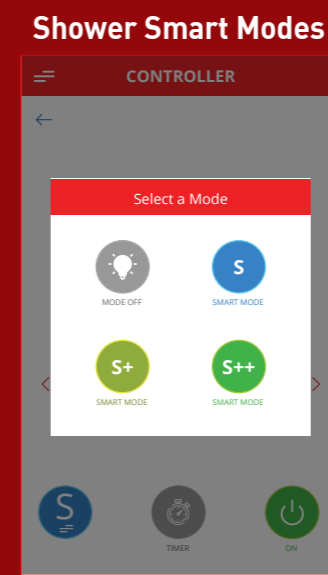

A convenient trio of Smart modes for Energy savings, Smart schedulers to schedule on- off time and to get hot water without waiting & smart indicators for required warmth.

Enjoy smart shower everyday with 3 smart modes - S, S+ & S++. Each mode comes with preset temperature of 40°C and preset times. Get super fast heating with zero mixing and maximum energy savings.

**Venus Smart Cloud App**  
Control your water heater from anywhere, anytime.

**Smart Mode (S, S+ & S++)**  
Three Energy Saving Smart Shower Modes

**Smart heating alert**  
Indicates user about heating status through app alerts.

**Energy Data Analytics**  
Monitor power consumption on a daily, weekly, monthly and yearly basis.

## Venus Smart Cloud App User Interface