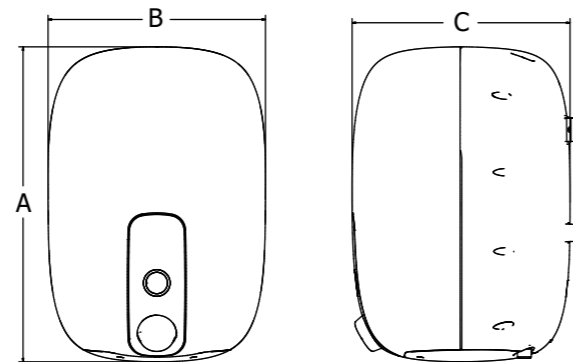

## Product Specifications

Inner Tank	Porcelain Enamel Glasslined Tank	
Heating Element	Incoloy - Glasslined	
No.of Element	One	
Wattage (kW)	2	
Insulation	Injected PUF - 30mm Thickness	
Magnesium Anode	Yes	
Outer Body	ABS Material	
<b>Safety Features</b>		
Thermostat	Electronic Type	
Cutout	Capillary Type	
MFV	Yes	
<b>Additional Features</b>		
Temperature Display	Yes	
Rated Pressure	8 bar	
Power Saving	Yes	
Hard Water Protection	Yes	
Guarantee	Tank	7 Years
	Element	4 Years
	Product	2 Years

Model	Wattage	Capacity In Litres	Color	Time To Raise Temp By 35°C	Dimensions (in mm)		
					A	B	C
15RW	2000	15	Ivory	20 min	470	325	325
25RW	2000	25	Ivory	33 min	530	377	374

P/N - 10/2019

**VENUS HOME APPLIANCES (P) LTD.**  
 CENTRAL MARKETING OFFICE: 4/993, Kamaraj Street,  
 Rajiv Gandhi Salai (OMR), Kottivakkam, Perungudi Post,  
 Chennai - 600 096. Ph: 4340 1515  
**Customer Care:** 08144666999 | **Whatsapp:** 09884064999  
**Email:** customercare@venushomeappliances.com  
**Website:** www.venushomeappliances.com