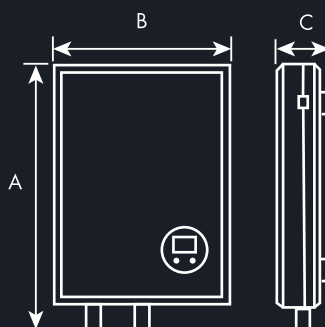

Over heat Protection: Super safe as it prevents the heat exchanger from over heating (i.e. more than 90°C)

Product Specification

Model	Q55	Q68	
Wattage	5500 W	6800 W	
Rated Voltage	220-240 V, 50Hz, AC		
Wiring Size	3 x 2.5mm ²	3 x 4mm ²	
Required Rating of Circuit Breaker	32 amps	40 amps	
Rated Pressure	0.02 – 0.6 Mpa		
Safety Class	IP25		
Temp.Setting range	30°C - 55°C		
Rate of flow	1.8 - 10 L/min		
Temperature Raise (Δt) @	5 L/min	16°C	19°C
	7 L/min	11°C	14°C
	10 L/min	8°C	10°C
Dimensions (mm)	A x B x C 310 x 210 x 70		