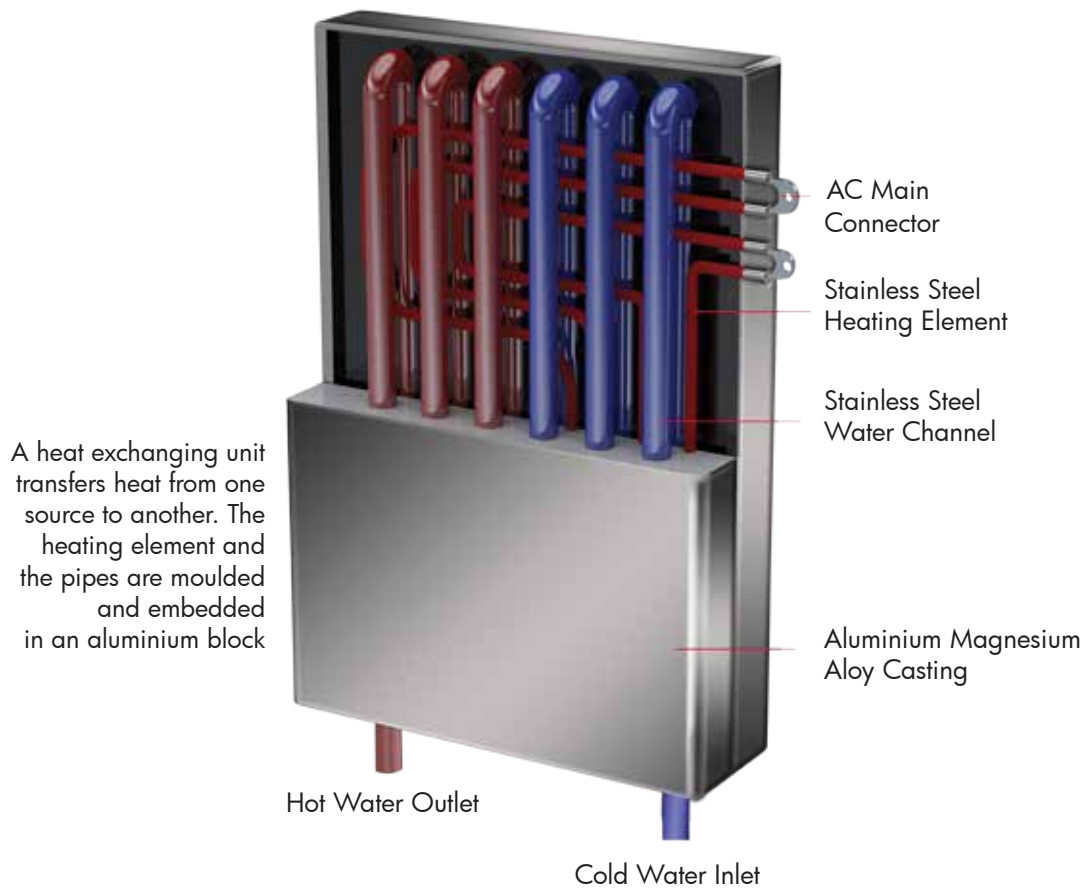

The water enters and circulates through the pipes and gets heated by the heating element using a quick transfer of heat through the aluminium block to the water in the pipes. This technology gives instantaneous water, without direct contact between the heating element and water. This in turn increases energy efficiency, lowers operating costs and ensures total safety. It avoids scale formation and recurring maintenance in hard water areas.

Quik
TANKLESS INSTANT WATER HEATER

Unique Features

Unique Heat Exchanger Technology: The heating element and water pipe are molded together for quick transfer of heat from element to the water without contact. This ensures quick heating, long life and safety.

Digital Temperature Display: The set and actual temperature are prominently displayed.

Microprocessor Control: System adjusts heating power output to maintain the set temperature even when the water flow rate is altered.

Flow based operation: Avoids dry heating as it senses the water flow and switches ON the heating element and switches OFF when there is no water flow.

Wide Pressure Range: Enjoy a better shower as it works both in low and high pressure conditions.