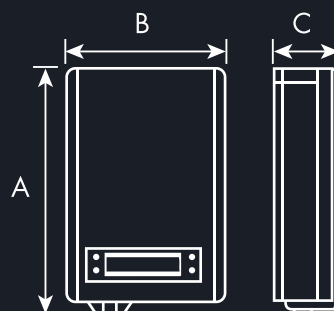

Q153 / Q243

Quik Tankless instant (15kW) and (24kW) water heater promises a super fast hot shower in a safe manner. Tankless water heaters work only when hot water is needed and therefore, there are no energy losses, providing efficient heating while conserving energy.

Unique Heat Exchanger Technology:

The heating element and water pipe are molded together for quick transfer of heat from element to the water without contact. This ensures quick heating, long life and safety.

3 Phase Model: 15kw & 24kw

Microprocessor Control: System adjusts heating power output to maintain the set temperature even when the water flow rate is altered.

Printed case with attractive design

Designed for high usage and supply to multiple points - shower, kitchen, bath etc.

Digital display that shows energy & water consumption

Product Specification

Model	Q153	Q243
Wattage	15000 W	24000 W
Rated Voltage	400 V, 50/60Hz 3Phase, AC	
Wiring Size	4 x 2.5 mm²	4 x 6 mm²
Required Rating of Circuit Breaker	25 amps	40 amps
Rated Pressure	0.02 – 0.6 Mpa	
Safety Class	IP25	
Temp.Setting range	30°C – 60°C	
Rate of flow	1.8 - 12 L/min	
Temperature Raise (Δt) @	7 L/min	31°C
	10 L/min	21°C
	12 L/min	18°C
Dimensions (mm)	A x B x C	
	385 x 260 x 90	

*Specifications subject to change without prior notice.