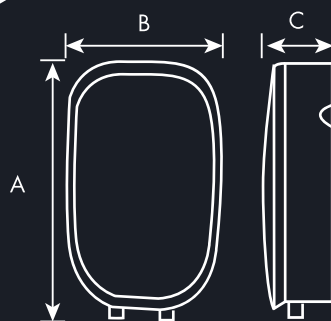

Product Specification

Model	Q90	
Wattage	9000 W	
Rated Voltage	220-240 V, 50Hz, AC	
Wiring Size	3 x 6 mm²	
Required Rating of Circuit Breaker	50 amps	
Rated Pressure	0.02 – 0.6 Mpa	
Safety Class	IP25	
Temp.Setting range	30°C - 55°C	
Rate of flow	1.8 - 10 L/min	
Temperature Raise (Δt) @	5 L/min	26°C
	7 L/min	18°C
	10 L/min	13°C
Dimensions (mm)	A x B x C 338 x 211 x 72	

*Specifications subject to change without prior notice.