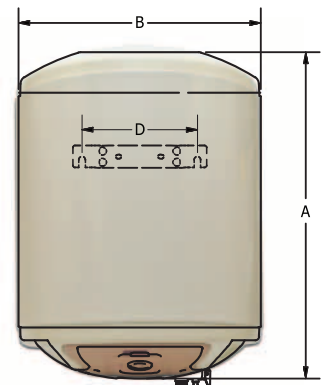

Loaded with features to ensure long-lasting performance, Safety and Energy Efficiency.

Porcelain Enamel Glass Lined Tank: Manufactured in a modern, automated plant using European Technology. Protects the tank from rust and corrosion.

Incoloy 800 element: Withstands temperatures up to 1000°C. Long lasting, even in case of hard water.

WITH PORCELAIN ENAMEL TECHNOLOGY

8 bars pressure: Suitable for pressure pumps and multi-storey buildings.

Max Safety: Automatic Thermostat, Multifunction safety valve and thermal cutout ensure protection from overheating, dry heating and high pressure.

PUF insulation: 3cm extra thick (PUF) insulation keeps the water hot for a much longer time and reduces energy consumption.

5 years guarantee on inner tank

Sacrificial Magnesium Anode: A special device to enhance the corrosion protection of the tank by means of "Cathodic action".

2 years guarantee on Heating Element

Product Specifications

Model	Wattage	Capacity in Litres	Time to Raise Temp by 35°C	Dimensions (in mm)			
				A	B	C	D
			Vertical				
010EV	2000	10	13min	395	322	-	201
015EV	2000	15	26min	505	322	-	201
025EV	2000	25	33min	545	372	-	201
			Horizontal				
015EH	2000	15	26min	505	322	160	201
025EH	2000	25	33min	665	322	317	201

Rated Pressure: 8 bars (8kg/cm² ; max, 80m water head)

*Specifications subject to change without prior notice.

	5 Years	Inner Tank
	2 Years	Heating Element
	2 Years	Product

VENUS HOME APPLIANCES (P) LTD.

CENTRAL MARKETING OFFICE: 4/993, Kamaraj Street, Rajiv Gandhi Salai (OMR), Kottivakkam, Perungudi Post, Chennai - 600 096. Ph: 4340 1515

Customer Care : 08144666999, 1860-425-5555 | Email: customercare@venushomeappliances.com | Website: www.venushomeappliances.com