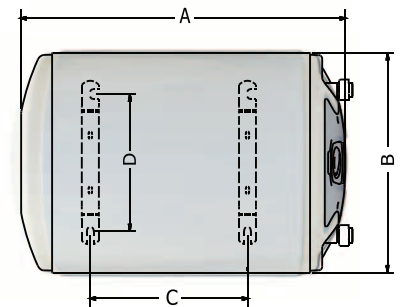

Loaded with features to ensure long-lasting performance, Safety and Energy Efficiency.

Porcelain Enamel Glass Lined Tank: Manufactured in a modern, automated plant using European Technology. Protects the tank from rust and corrosion.

Incoloy 800 element: Withstands temperatures up to 1000°C. Long lasting, even in case of hard water.

WITH PORCELAIN ENAMEL TECHNOLOGY

8 bars pressure: Suitable for pressure pumps and multi-storey buildings.

Max Safety: Automatic Thermostat, Multifunction safety valve and thermal cutout ensure protection from overheating, dry heating and high pressure.

PUF insulation: 3cm extra thick (PUF) insulation keeps the water hot for a much longer time and reduces energy consumption.

5 years guarantee on inner tank

Sacrificial Magnesium Anode: A special device to enhance the corrosion protection of the tank by means of "Cathodic action".

2 years guarantee on Heating Element

Product Specifications

Model	Wattage	Capacity in Litres	Time to Raise Temp by 35°C	Dimensions (in mm)			
				A	B	C	D
			Vertical				
010EV	2000	10	13min	395	322	-	201
015EV	2000	15	26min	505	322	-	201
025EV	2000	25	33min	545	372	-	201
			Horizontal				
015EH	2000	15	26min	505	322	160	201
025EH	2000	25	33min	665	322	317	201

Rated Pressure: 8 bars (8kg/cm² ; max, 80m water head)

*Specifications subject to change without prior notice.

	5 Years	Inner Tank
	2 Years	Heating Element
	2 Years	Product

VENUS HOME APPLIANCES (P) LTD.

CENTRAL MARKETING OFFICE: 4/993, Kamaraj Street, Rajiv Gandhi Salai (OMR), Kottivakkam, Perungudi Post, Chennai - 600 096. Ph: 4340 1515

Customer Care : 08144666999, 1860-425-5555 | Email: customercare@venushomeappliances.com | Website: www.venushomeappliances.com