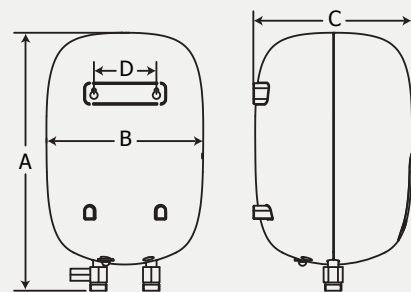

Multi-function valve: Acts as pressure release valve, non-return valve, drain valve, expansion valve and vacuum release valve.

**Product Specifications**

Model	Wattage	Capacity in Litres	Temp to Raise at 3L/Min	Dimensions (in mm)			
				A	B	C	D
			Vertical				
R30	3000	1	15°C	312	189	192	76
R45	4500	1	21°C	312	189	192	76
3R30	3000	3	15°C	349	220	223	71
3R45	4500	3	21°C	349	220	223	71

R30/R45: Rated Pressure: 6bar (6kg/cm<sup>2</sup> : max, 60m water head)  
 3R30/3R45: Rated Pressure: 8bar (8kg/cm<sup>2</sup> : max, 80m water head)

\*Specifications subject to change without prior notice.